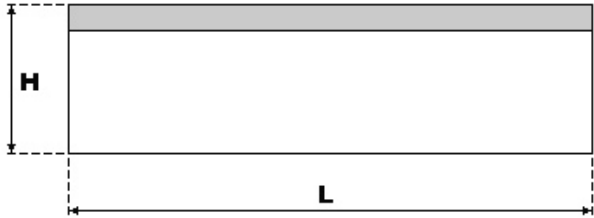

COLTELLI PIALLA HM

Thin planer knives **HM**

Hobelmesser **HM**

Cuchillas para cepilladoras **HM**

inches

CODICE	MISURA (LxHxS) inches
HM45818	4x5/8x1/8
HM43418	4x3/4x1/8
HM4118	4x1x1/8
HM411818	4x1-1/8x1/8
HM411418	4x1-1/4x1/8
HM411218	4x1-1/2x1/8
HM65818	6x5/8x1/8
HM63418	6x3/4x1/8
HM6118	6x1x1/8
HM611818	6x1-1/8x1/8
HM611418	6x1-1/4x1/8
HM611218	6x1-1/2x1/8
HM85818	8x5/8x1/8
HM83418	8x3/4x1/8
HM8118	8x1x1/8
HM811818	8x1-1/8x1/8
HM811418	8x1-1/4x1/8
HM811218	8x1-1/2x1/8
HM125818	12x5/8x1/8
HM123418	12x3/4x1/8
HM12118	12x1x1/8
HM1211818	12x1-1/8x1/8
HM1211418	12x1-1/4x1/8
HM1211218	12x1-1/2x1/8

CODICE	MISURA (LxHxS) inches
HM155818	15x5/8x1/8
HM153418	15x3/4x1/8
HM15118	15x1x1/8
HM1511818	15x1-1/8x1/8
HM1511418	15x1-1/4x1/8
HM1511218	15x1-1/2x1/8
HM205818	20x5/8x1/8
HM203418	20x3/4x1/8
HM20118	20x1x1/8
HM2011818	20x1-1/8x1/8
HM2011418	20x1-1/4x1/8
HM2011218	20x1-1/2x1/8
HM255818	25x5/8x1/8
HM253418	25x3/4x1/8
HM25118	25x1x1/8
HM2511818	25x1-1/8x1/8
HM2511418	25x1-1/4x1/8
HM2511218	25x1-1/2x1/8
HM375818	37x5/8x1/8
HM373418	37x3/4x1/8
HM37118	37x1x1/8
HM3711818	37x1-1/8x1/8
HM3711418	37x1-1/4x1/8
HM3711218	37x1-1/2x1/8