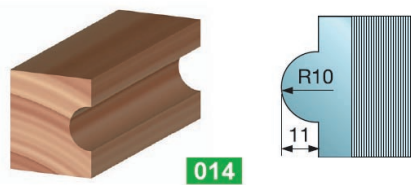

CMS10040L	100	40	30/35	2
-----------	-----	----	-------	---

CMS10050L	100	50	30/35	2
-----------	-----	----	-------	---

CMSP10040L	100	40	30/35	2
------------	-----	----	-------	---

CMSP10050L	100	50	30/35	2
------------	-----	----	-------	---

L'articolo include 14 coltelli profilati

This item includes 14 profiled knives

TESTA COLTELLI MULTIPROFILO CON LIMITATORE

Multiprofile cutterhead with limiters

Codice	∅D (mm)	B (mm)	∅ d (mm)	Z
--------	------------	-----------	-------------	---