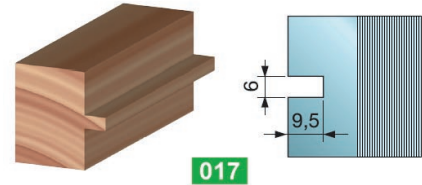

CMS10040L	100	40	30/35	2
-----------	-----	----	-------	---

CMS10050L	100	50	30/35	2
-----------	-----	----	-------	---

CMSP10040L	100	40	30/35	2
------------	-----	----	-------	---

CMSP10050L	100	50	30/35	2
------------	-----	----	-------	---

L'articolo include 14 coltelli profilati

This item includes 14 profiled knives

TESTA COLTELLI MULTIPROFILO CON LIMITATORE

Multiprofile cutterhead with limiters

Codice	∅D (mm)	B (mm)	∅ d (mm)	Z
--------	------------	-----------	-------------	---