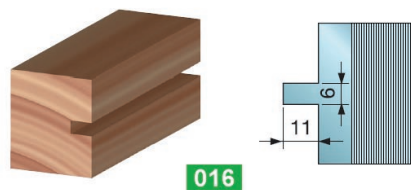

CMS10040L	100	40	30/35	2
-----------	-----	----	-------	---

CMS10050L	100	50	30/35	2
-----------	-----	----	-------	---

CMSP10040L	100	40	30/35	2
------------	-----	----	-------	---

CMSP10050L	100	50	30/35	2
------------	-----	----	-------	---

L'articolo include 14 coltelli profilati

This item includes 14 profiled knives

TESTA COLTELLI MULTIPROFILO CON LIMITATORE

Multiprofile cutterhead with limiters

Codice	∅D (mm)	B (mm)	∅ d (mm)	Z
--------	------------	-----------	-------------	---