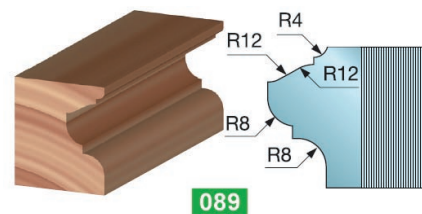

CMS10040L	100	40	30/35	2
-----------	-----	----	-------	---

CMS10050L	100	50	30/35	2
-----------	-----	----	-------	---

CMSP10040L	100	40	30/35	2
------------	-----	----	-------	---

CMSP10050L	100	50	30/35	2
------------	-----	----	-------	---

L'articolo include 14 coltelli profilati

This item includes 14 profiled knives

TESTA COLTELLI MULTIPROFILO CON LIMITATORE

Multiprofile cutterhead with limiters

Codice	∅D (mm)	B (mm)	∅ d (mm)	Z
--------	------------	-----------	-------------	---