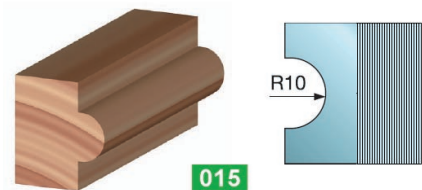

CMS10040L	100	40	30/35	2
-----------	-----	----	-------	---

CMS10050L	100	50	30/35	2
-----------	-----	----	-------	---

CMSP10040L	100	40	30/35	2
------------	-----	----	-------	---

CMSP10050L	100	50	30/35	2
------------	-----	----	-------	---

L'articolo include 14 coltelli profilati

This item includes 14 profiled knives

TESTA COLTELLI MULTIPROFILO CON LIMITATORE

Multiprofile cutterhead with limiters

Codice	∅D (mm)	B (mm)	∅ d (mm)	Z
--------	------------	-----------	-------------	---